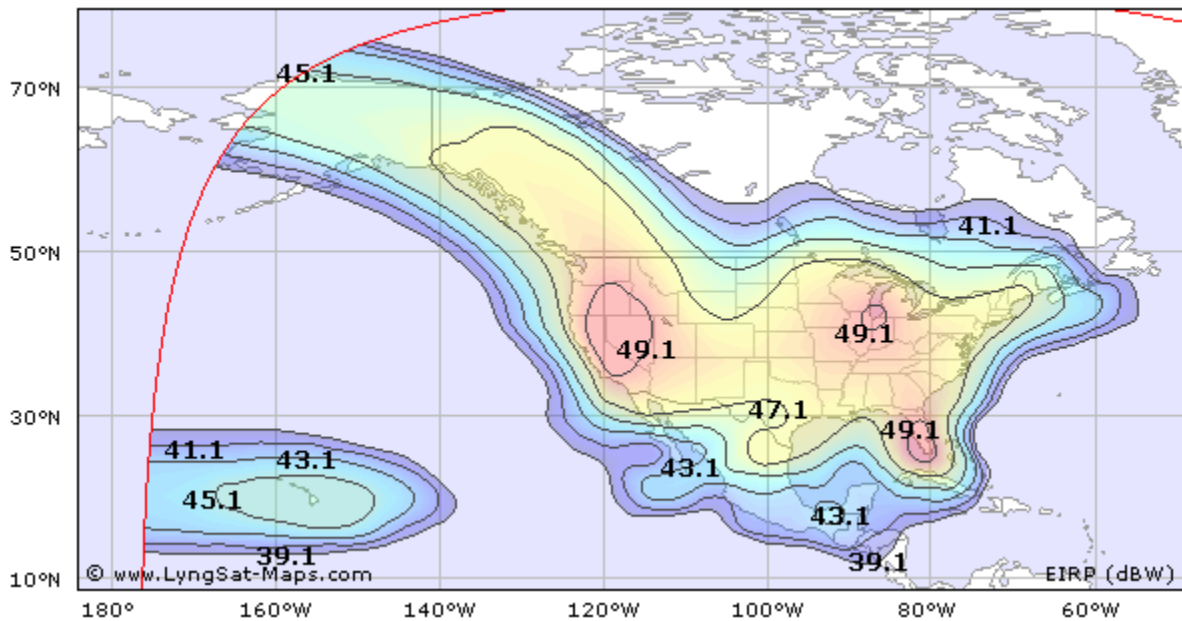

## G3C - 95

Also occasionally shown with a roman numeral: GIIC. G for Galaxy, a series of Panamsat communications satellites. G3C is located at 95 degrees west longitude and is a secondary Hughes satellite.

The footprint map for G3C is shown below. All footprint maps have to be considered as approximate. [.74 meter](#) dishes need at least a 46 dBW signal for reception. There is no user experience available to validate the map.